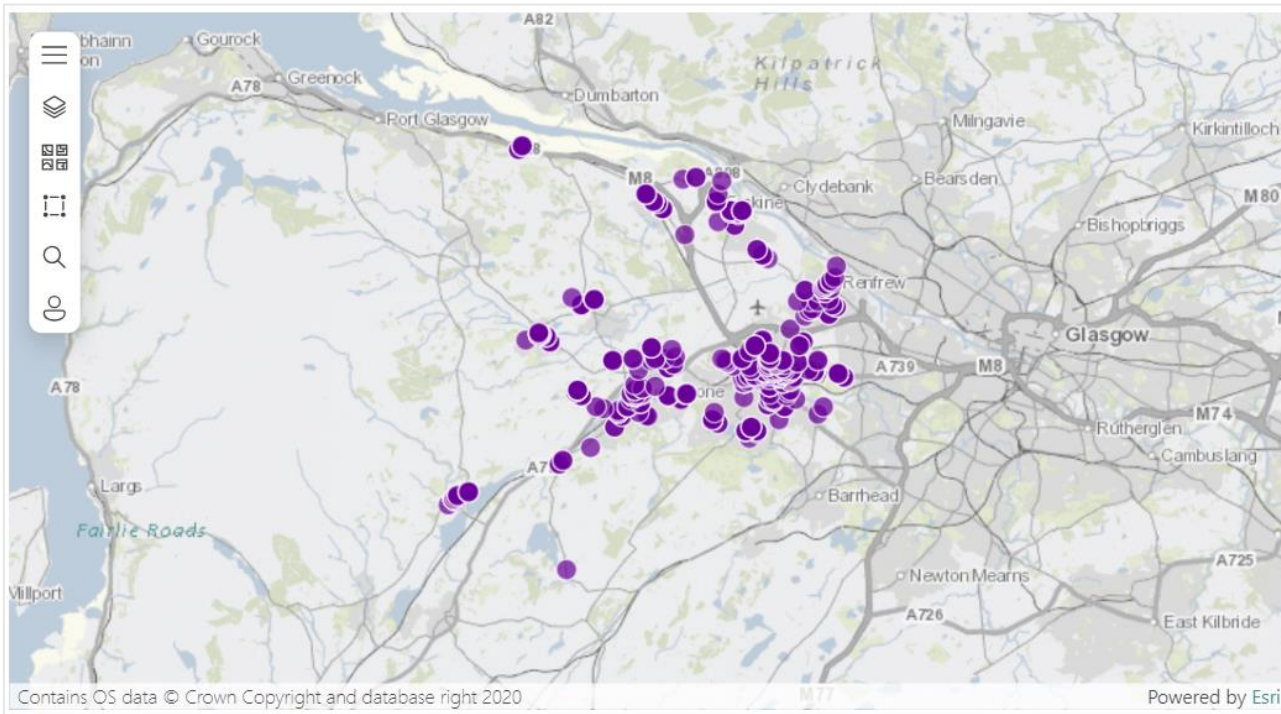

powerbi.com - To exit full screen, press **Esc**

Contains OS data © Crown Copyright and database right 2020. Powered by Esri

To request a change to information on this portal [click here](#)

Town

- Select all
- Bishopston
- Bridge of Weir
- Elderslie
- Erskine
- Houston

← Go back ≡ Map < > ↻

Microsoft Power BI 1 of 2   

To focus in on a specific area

Use your mouse wheel while the cursor is on the map to zoom in and out of the map.

To view the Town and Category filters

Use the sliders to view Towns and Categories.

- Town
 - Inchinnan
 - Johnstone
 - Kilbarchan
 - Langbank
 - Linwood
 - Lochwinnoch
- Category
 - Select all
 - Advice and Support
 - Employability
 - Learning
 - Outdoors
 - Physical Activity

To filter resources

Click on a box next to a Town and Category.

The screenshot shows the 'Well in Renfrewshire (WiRe)' portal. At the top left is the logo for 'Renfrewshire Health & Social Care Partnership'. The title 'Well in Renfrewshire (WiRe)' is centered, with the 'WiRe Well in Renfrewshire' logo to its right. A link 'To request a change to information on this portal [click here](#)' is located in the top right. The main area features a map of Johnstone with several purple resource markers. A sidebar on the right contains filter options for 'Town' and 'Category'. The 'Town' filter has a checked box for 'Johnstone'. The 'Category' filter has checked boxes for 'Select all' and 'Social Activity'. Below the map is a table of resources.