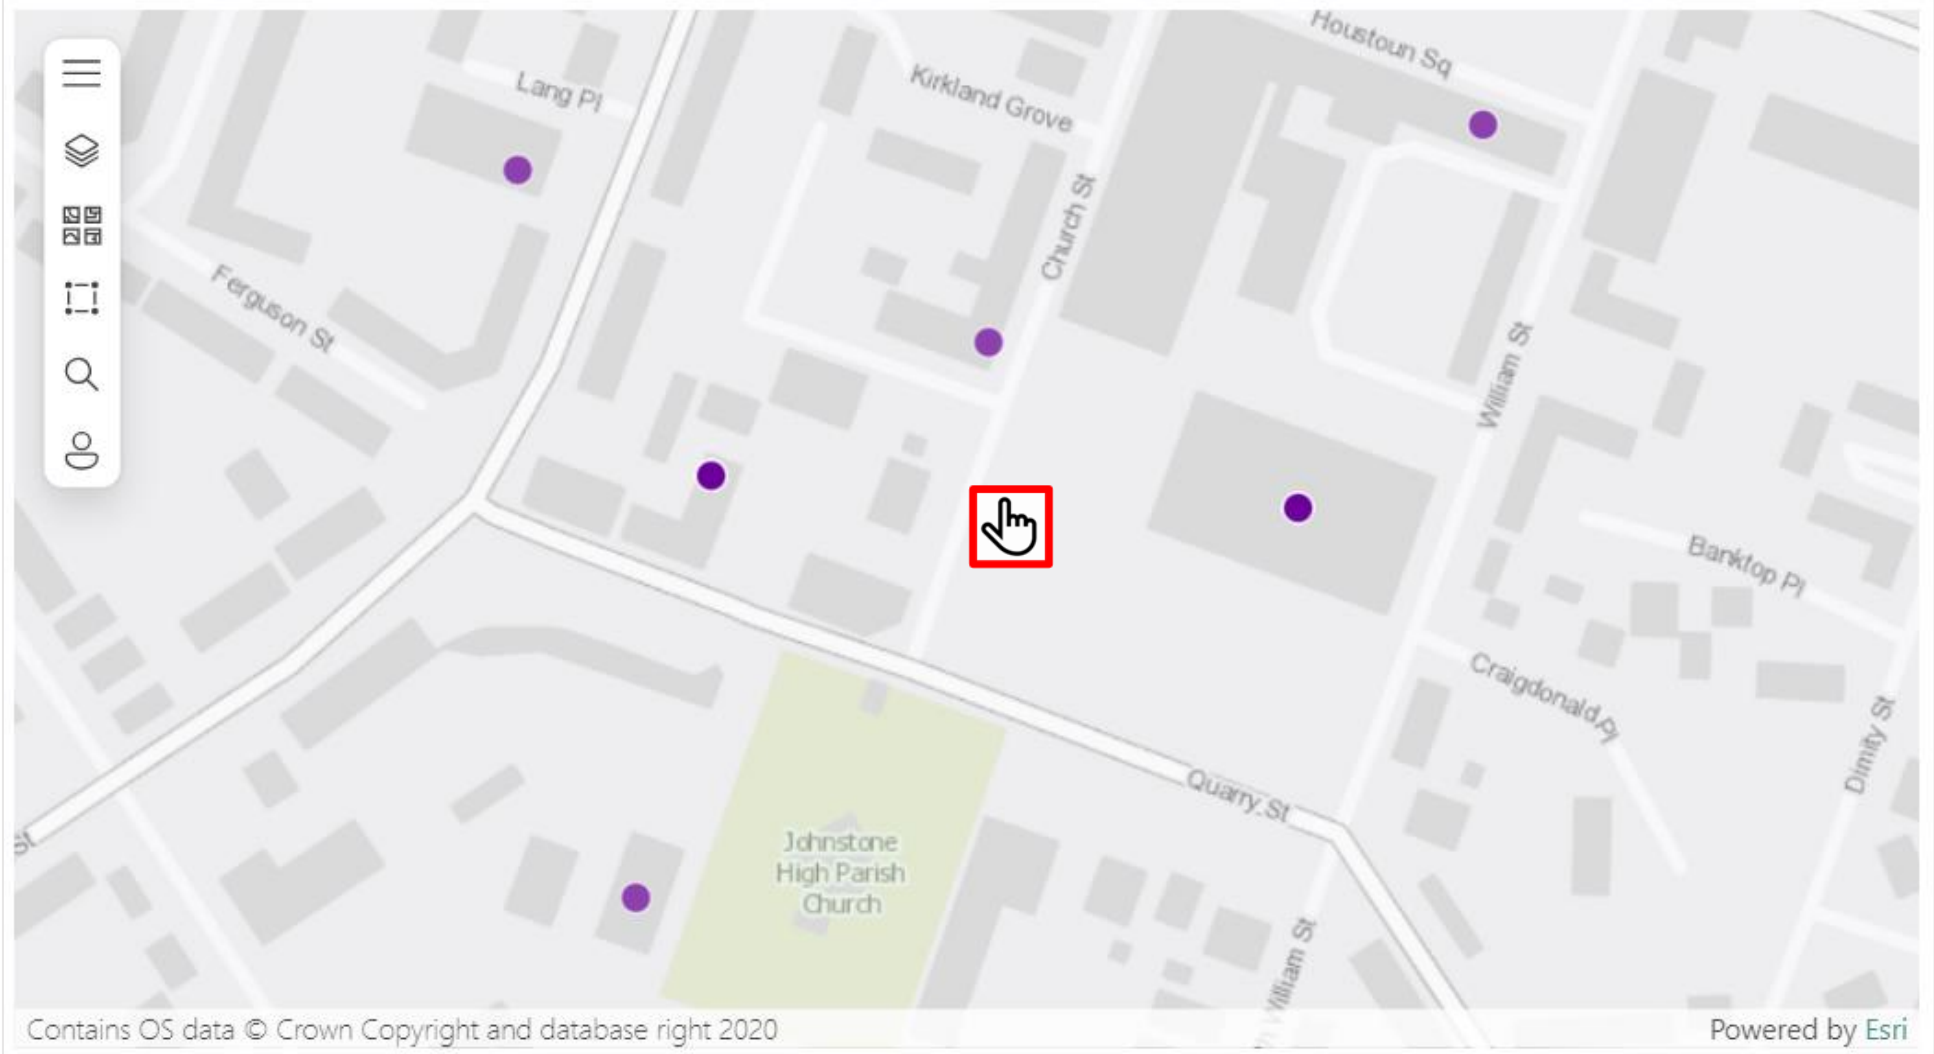

← Go back ≡ Map < > ↻

Microsoft Power BI 1 of 2   

To focus in on a specific area

Use your mouse wheel while the cursor is on the map to zoom in and out of the map.

To view the Town and Category filters

Use the sliders to view Towns and Categories.